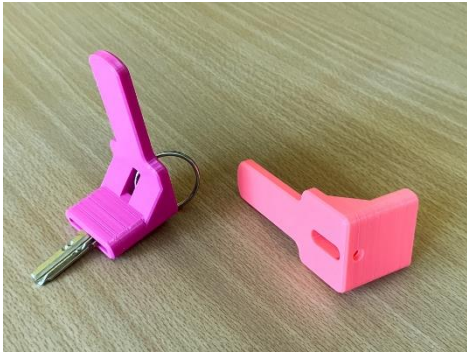

Coffee Cup Holder

Seatbelt Grabber

Can Holder

Adaptive Pen Holder

Adaptive Shoelace Holder

Light Switch Extender

Bracelet Helper

Simple Reminder Visual

Faucet Handle Extender

Allen/Hex Wrench Handles

Reading Bar (curved)

Tube Opener

Bag Holder

Zipper Pull/Button Hook

One-Handed Book Holder

Plug Puller

Key Turner w/ Handle

Universal Pull-Tab Opener

Plug Puller

Pill Bottle Daily Reminder

Feeding Cuff

Microwave Door Opener

One-Handed Peeler

Phone Stand Document Scanner