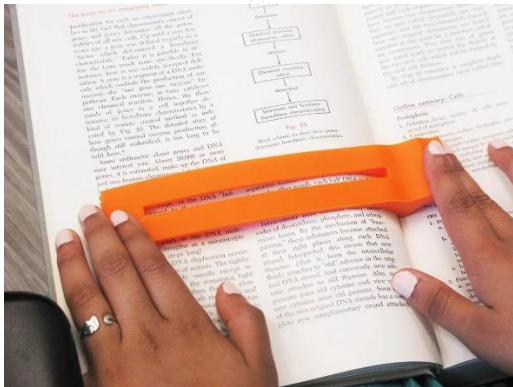

Adapted Scissors

Card Holder

Nail Clipper Holder

Nail Clipper Mount

Visual Schedule

Pill Popper

Key Turner

Toothpaste Squeezer

Coffee Cup Holder

Seatbelt Grabber

Can Holder

Adaptive Pen Holder

Adaptive Shoelace Holder

Light Switch Extender

Bracelet Helper

Simple Reminder Visual

Faucet Handle Extender

Allen/Hex Wrench Handles

Reading Bar (curved)

Tube Opener

Bag Holder

Zipper Pull/Button Hook

One-Handed Book Holder

Plug Puller