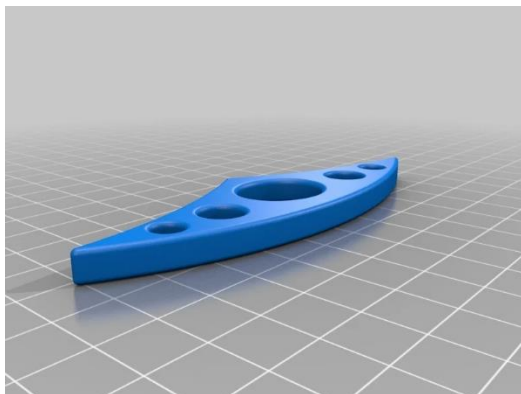

Faucet Handle Extender

Allen/Hex Wrench Handles

Reading Bar (curved)

Tube Opener

Bag Holder

Zipper Pull/Button Hook

One-Handed Book Holder

Plug Puller