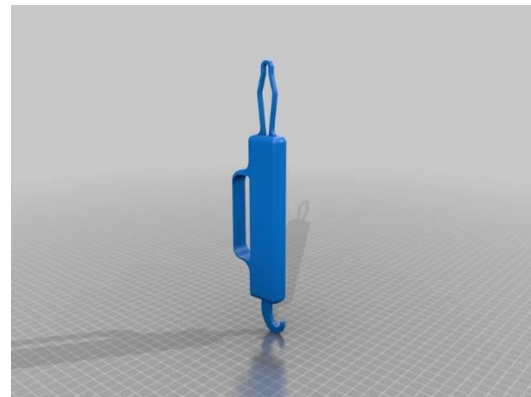

Coffee Cup Holder

Seatbelt Grabber

Can Holder

Adaptive Pen Holder

Adaptive Shoelace Holder

Light Switch Extender

Bracelet Helper

Simple Reminder Visual

Faucet Handle Extender

Allen/Hex Wrench Handles

Reading Bar (curved)

Tube Opener

Bag Holder

Zipper Pull/Button Hook

One-Handed Book Holder

Plug Puller