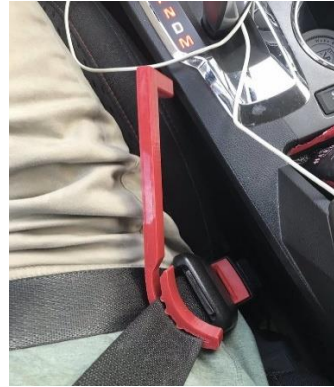

Adapted Scissors

Card Holder

Nail Clipper Holder

Nail Clipper Mount

Visual Schedule

Pill Popper

Key Turner

Toothpaste Squeezer

Coffee Cup Holder

Seatbelt Grabber

Can Holder

Adaptive Pen Holder

Adaptive Shoelace Holder

Light Switch Extender

Bracelet Helper

Simple Reminder Visual

Faucet Handle Extender

Allen/Hex Wrench Handles

Reading Bar (curved)

Tube Opener

Bag Holder

Zipper Pull/Button Hook

One-Handed Book Holder

Plug Puller